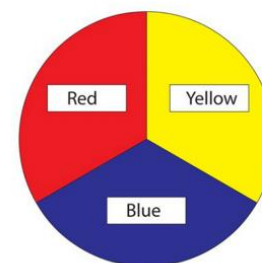

Your child will learn to:

- Comment on the work of a range of artists
- Use pen and ink to create a line drawing
- Blend and mix colours

Significant artists/crafts people

Jan Griffer

Who is Jan Griffer?

Jan Griffier was a Dutch painter who was born in Amsterdam. He moved to London after the Great Fire of London in 1666. It is believed that during his early training in the Netherlands he was apprenticed to a carpenter, a tile painter, and a flower painter.

Trips/experiences

- Museum of London

Vocabulary

Chalk	a white soft earthy limestone (calcium carbonate) formed from the skeletal remains of sea creatures.
Blend	mix (a substance) with another substance so that they combine together.
Primary colours	any of a group of colours from which all other colours can be obtained by mixing.
Secondary colours	a colour resulting from the mixing of two primary colours.
Pen	an instrument for writing or drawing with ink, typically consisting of a metal nib or ball, or a nylon tip, fitted into a metal or plastic holder.
Ink	a coloured fluid or paste used for writing, drawing, printing, or duplicating.
Line	a long, narrow mark or band.

Primary Colors

Secondary Colors